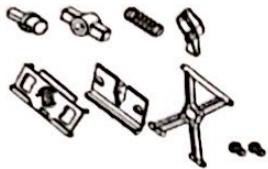

539145 front cage(red) 1set

539159 front cage(yellow) 1set

539146 L/R cage(red) 1set

539160 L/R cage(yellow) 1set

539147 rear cage(red) 1set

539161 rear cage(yellow) 1set

539148 led light 1set

539152 rear bumper 1set