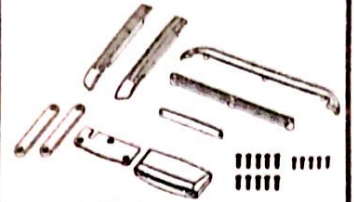

539141 motor gear 15T
1pcs

538617 tire set 2pcs

537001 led light 1set

537004 rubbing bar 1set

537002 black/green/blue
body (PC)

537003 black/red/blue
body (PC)

537005 clear body (PC)