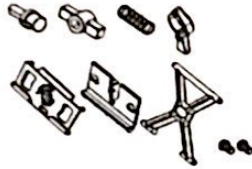

539145 front cage(red) 1set

539159 front cage(yellow) 1set

539146 L/R cage(red) 1set

539160 L/R cage(yellow) 1set

539147 rear cage(red) 1set

539161 rear cage(yellow) 1set

539148 led light 1set

539152 rear bumper 1set